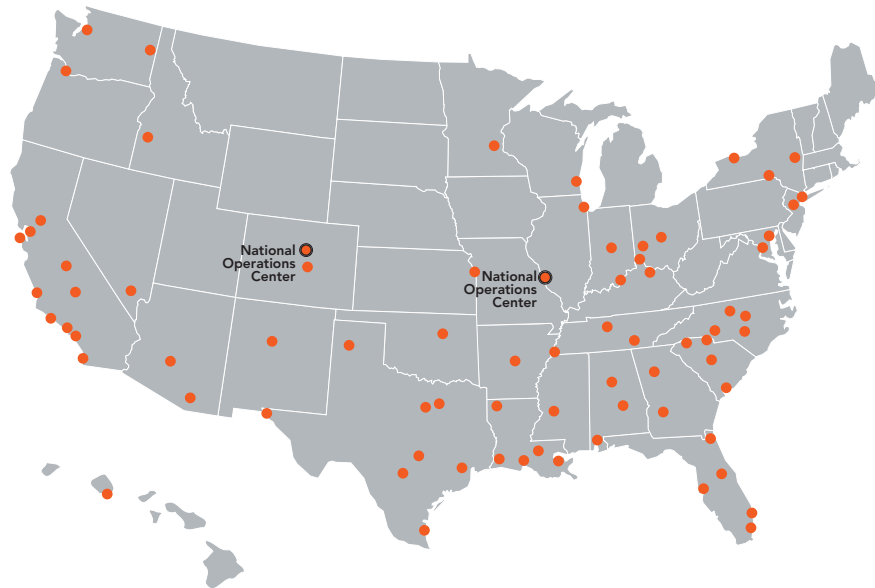

Flexibility

By owning our own networks, both IP backbone and local networks, we can quickly provision services to actively meet the business needs of our customers.

Service

tw telecom focus on execution and service delivery is unparalleled and widely recognized as such across the industry. **tw telecom** delivers local sales and technical expertise backed by a national company.

Service Level Agreements (SLA)

SLAs are standard with **tw telecom's** Internet services and are backed with money back guarantees.*

Surveillance

tw telecom operates two 24 x 7 National Operations Centers to monitor and support customers' services.

Value Added Services

Internet services include these additional benefits: IP Addressing, Domain Names Services, On-line Bandwidth Utilization Reports, Back-up E-mail Exchange, and BGP Peering.

The following services are also available at an additional charge: Managed Security Services, Managed Router Service, and Shared Web/E-mail Hosting.

*Some restrictions apply