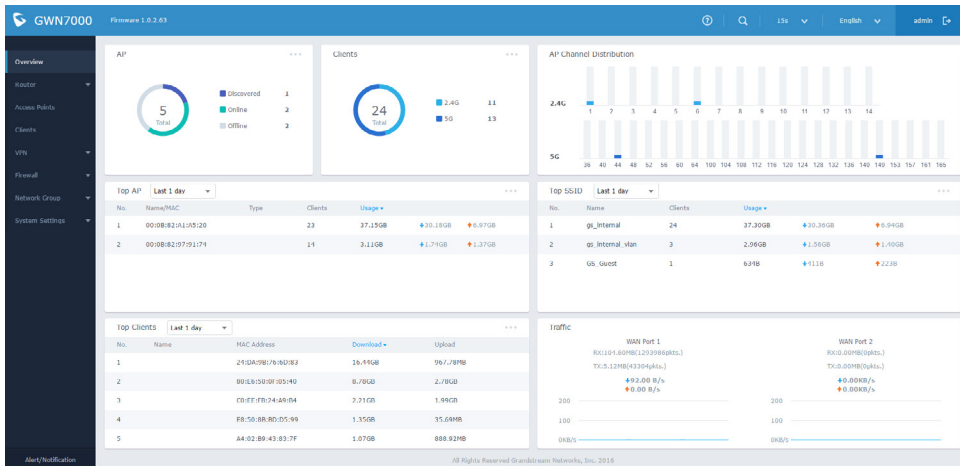

## Enterprise Multi-WAN Gigabit VPN Router

The GWN7000 is a powerful enterprise-grade multi-WAN Gigabit VPN router. Ideal for the enterprise, small-to-medium business, retail, education, hospitality and medical markets, the GWN7000 supports comprehensive WiFi and VPN solutions that can be shared across one or many different physical locations. It features high-performance routing and switching power and a hardware-accelerated VPN client/server for secure inter-office connectivity. To maximize network reliability, the GWN7000 supports traffic load balancing and failover. The GWN7000 features an embedded controller and automated provisioning master that can setup and manage up to 300+ in-network GWN series WiFi Access Points. This can be easily operated through the product's intuitive web browser user interface, which also offers a central panel to monitor and control the entire network.

7 Gigabit ports  
(2 WAN + 5 LAN)

Hardware accelerated  
VPN including PPTP, L2TP/  
IPSec and OpenVPN

Embedded controller to  
manage 300+ GWN  
WiFi APs

Multi WAN ports with load  
balancing and failover  
to maximize connection  
reliability

Intuitive Web interface to  
centrally monitor/provision  
the entire network

1 million packets/  
second routing & 10Gbps  
aggregate switching  
power

Rich peripheral support  
(printer, NAS, file server,  
etc.) through USB ports

# Intuitive Management Interface and Status Monitoring

**Advanced Central Control**  
Intuitive Web-based central network management from any GWN7000 router.

**Network Manageability**  
Embedded controller to manage 300+ WiFi APs from a central interface without requiring a separate controller hardware/software.