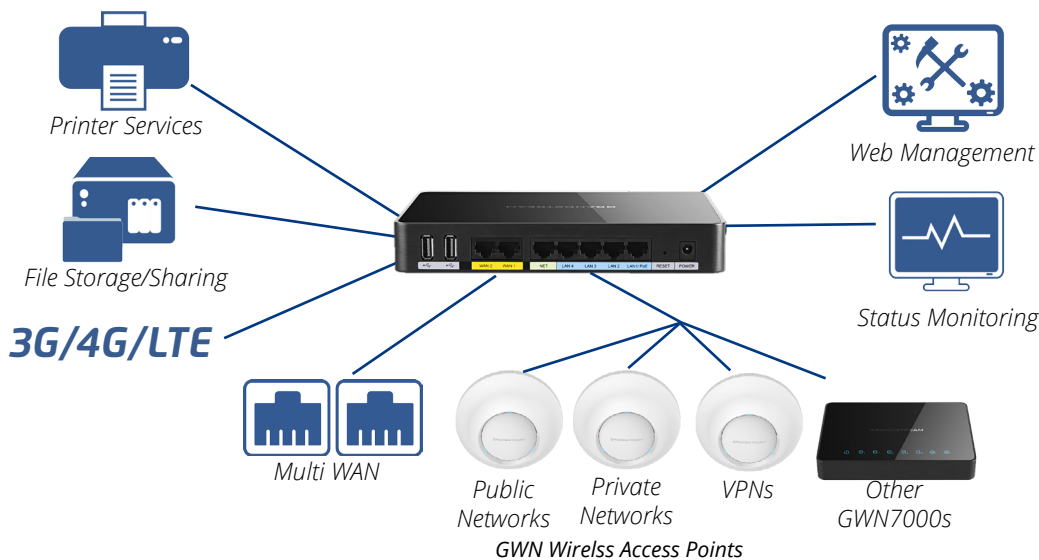

Easy Setup and Management of Your Wireless/VPN Solution