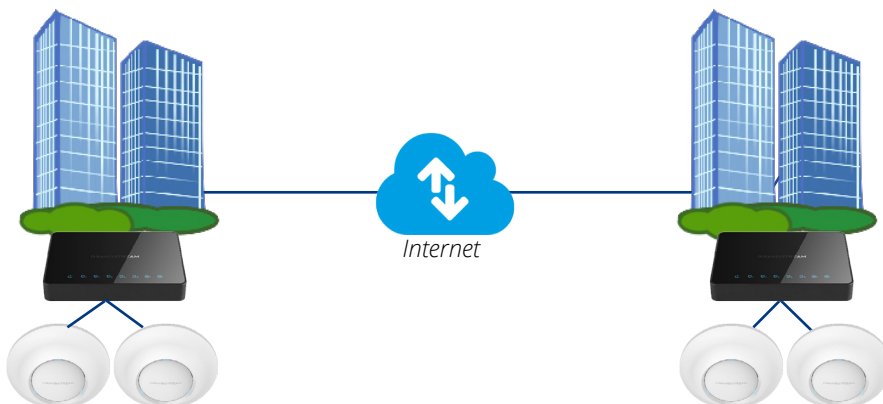

Powerful Site-to-Site VPN Tunnel Solution